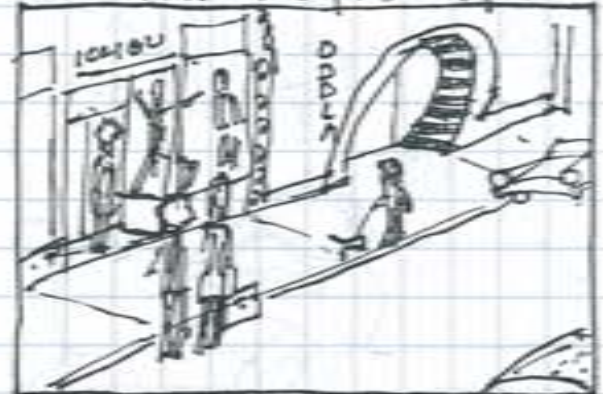

"be lovin' on the west side. just some ducks"

(ego man/said, "quite crazy")

"But I just met a new girl. she's

pullin' my string!

She's even changing where I'm living

(she smiles and nods)

Sunday morning I checked the air

I can see the clouds are fair

She's a lovely lady pretty as you see

She's a lovely lady just for me

Ugosa: I'll leave to take most and shop.

(watering plants)
(whistling)

(Truman runs to her - walks on wall - kiss
We will make every little step)

Truman takes drink
I don't mind what I get, as long as it's for me

Sam scratching
back

Overall scene for first two scenes -
closeup of whistling - Truman
I'd buy two for two if it were the night for

(fog fades out/info stopping - needed after
radio dr.)
Sunday - morning I checked the air